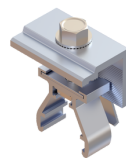

## Features & Benefits:

- Economical option with minimal components
- Universal standing seam clamp works with most roof types
- No roof penetrations
- Reduce attachment points
- Optimize your roof if it's better suited for landscape orientation
- Universal click-on components

## Components:

Mid clamp

End clamp

Standing seam