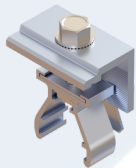

Features & Benefits:

- Maximize module density
- Compatible with concrete anchors or other unique roof mount attachments
- Easy wire management
- Clamp modules in approved zones
- Universal click-on components

Components:

Mid clamp

End clamp

Top rail

Cross adapter

Base rail

Tilt assembly