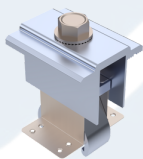

Features & Benefits:

- Maximize module density
- Compatible with concrete anchors or other unique roof mount attachments
- Easy wire management
- Clamp modules in approved zones
- Universal click-on components

Components:

Mid clamp

End clamp

Top rail

Cross adapter

Base rail

Tilt assembly